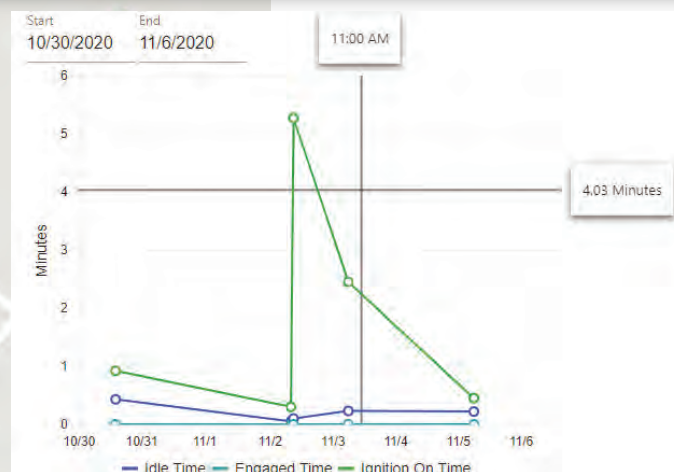

Integrated Drilling Rigs

Machine Name	SWDE165A	SWDB200A	SWDB250
Max Drilling Diameter	4"	6"	6"
Drill Rod Length	19' 7" x6	32' 9" x3	32' 9" x4
Engine Make	Cummins	Cummins	Cummins
Ending Model	QSB4.5	QSB4.5	QSB4.5
Gross Power	88 kW	97 kw	97 kw
Max Torque	2,950 lb.f	4,425 lb.f	4,794 lb.f
Working Height	31' 6"	45' 7"	45' 7"
Working Weight	51,520 lbs	37,200 lbs	37,200 lbs

Sunward America is backed by Sunward Financial, and offers an impressive amount of financial backing for every purchase made. With numerous deals, financing discounts, and delayed payments, Sunward Financial can get you in the right machine for the right price.

Sunward America offers GPS reporting standard on all new machines. Track your machine hours, view fuel consumption reports, and monitor how your rental fleet is performing from one simple dashboard.